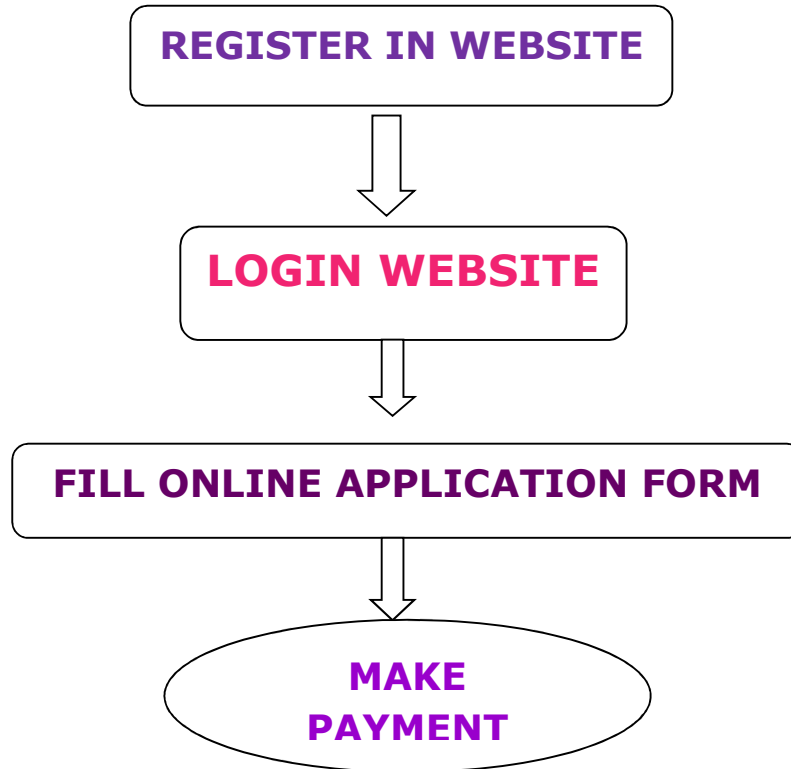

PRODUCER WORK FLOW

TSFDC - ONLINE SHOOTING PERMISSION

DEPARTMENT WORKFLOW